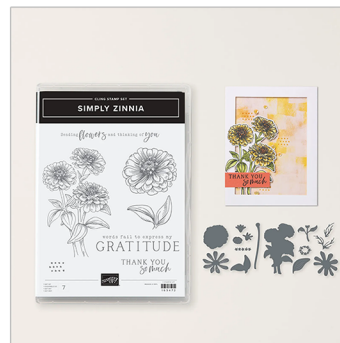

LATTE LOVE BUNDLE
163461 | \$52.00 \$46.75
10% BUNDLED SAVINGS
Photopolymer
Latte Love Stamp Set +
Latte Love Dies

LATTE LOVE STAMP SET
163455 | \$20.00
15 photopolymer stamps

LATTE LOVE DIES
163460 | \$32.00
20 dies. Largest die: 1 5/8" x 3" (4.1 x 7.6 cm)

A LITTLE LATTE 12" x 12" (30.5 x 30.5 CM) DESIGNER SERIES PAPER
163453 | \$12.50
12 sheets; 2 each of 6 double-sided designs. Acid free, lignin free.

NATURAL 3 3/8" (1 CM) POLKA DOT TRIM
163465 | \$10.00
10 yards (9.1 m)

ADHESIVE-BACKED SWIRL DOTS
163464 | \$8.00
120 adhesive-backed pieces.
5 mm. Pecan Pie, Petal Pink, White.

FLOWERING ZINNIAS SUITE COLLECTION

FLOWERING ZINNIAS SUITE COLLECTION
163485 | \$83.00
The Flowering Zinnias Suite Collection includes:
• Simply Zinnia Bundle
10% BUNDLED SAVINGS
• Flowering Zinnias 12" x 12" (30.5 x 30.5 cm) Designer Series Paper
• Zinnia 3D Embossing Folder
• Adhesive-Backed Shiny Sequins