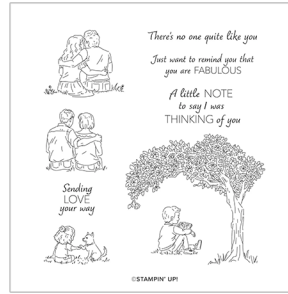

163506 | \$34.00

10 dies

Largest die: 4 $\frac{1}{2}$ " x 3" (11.4 x 7.6 cm)

STAMP SETS

COMFORTING THOUGHTS STAMP SET
163691 | \$20.00
14 photopolymer stamps

DRIZZLING DROPLETS STAMP SET
163523 | \$24.00
1 cling stamp