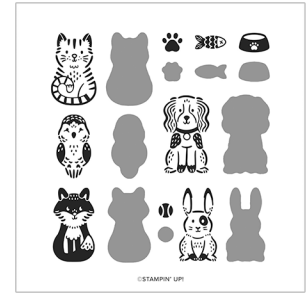

PETS & MORE STAMP SET
163607 | $20.00
9 photopolymer stamps